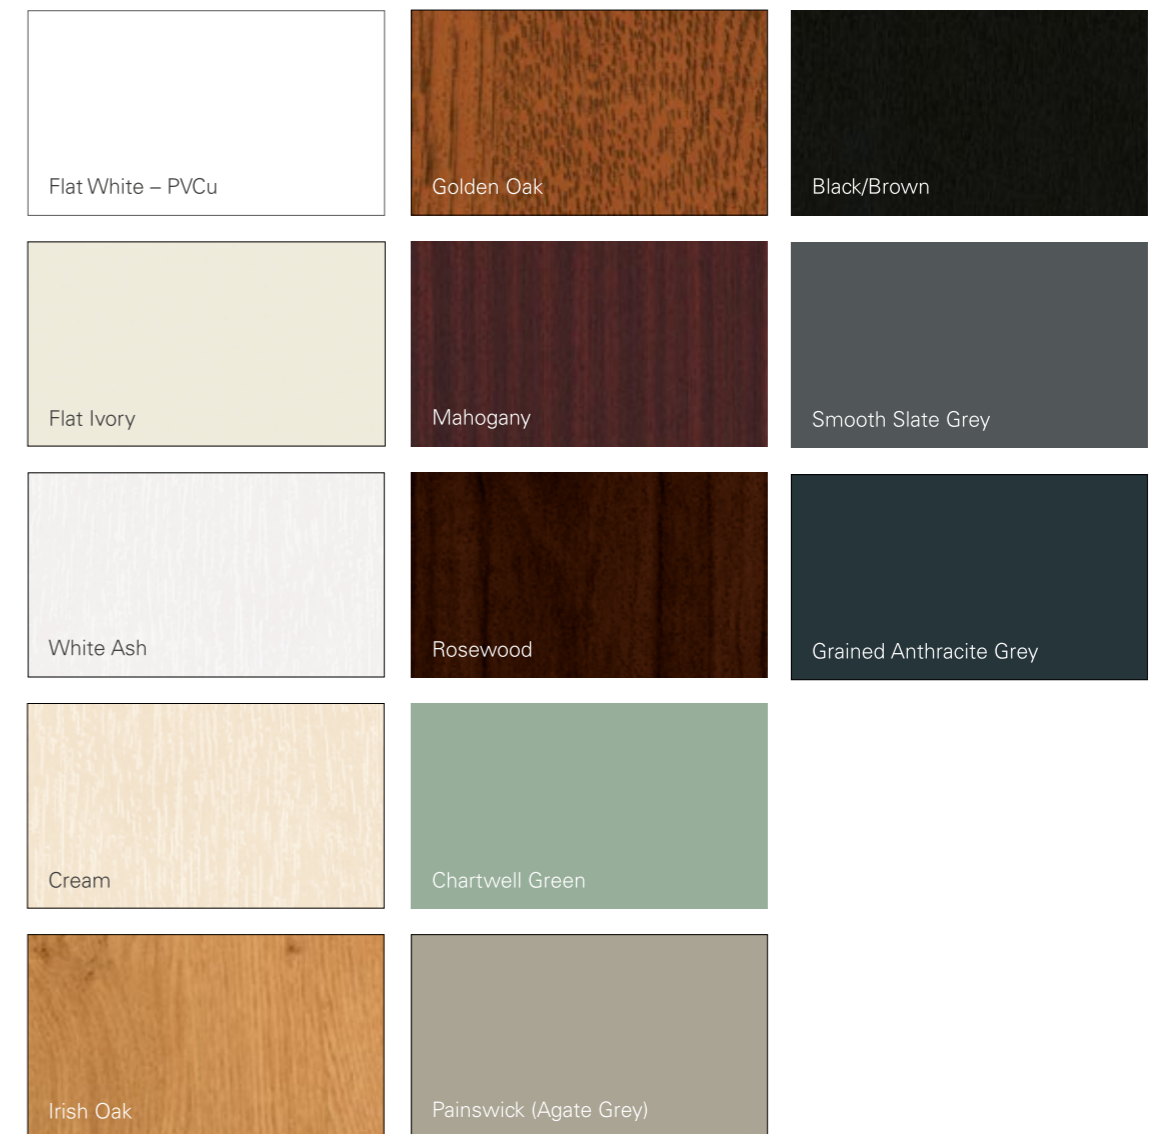

Foiled finishes

There are both coloured and grained foils within our range for both period inspired installations and those with a more contemporary appeal. You can also look to the benefits of dual colours for even more design freedom.