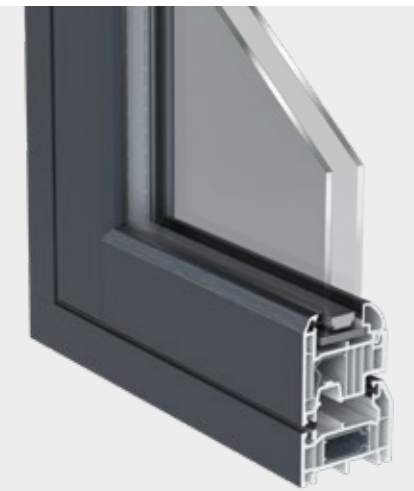

FLUSH SASH WINDOW

Where modern meets traditional.

Our flush sash window inside and out is packed with heritage features offering consumers the benefit of high performance PVCu window design with the detailing of yesteryear. Traditional butt joints and a wide range of period inspired finishes help transform the overall appeal with the added benefit of tear drop or monkey tail handles in a number of finishes.

Other features include a plant on Georgian bar and the opening sash itself is one of the most energy efficient and well-designed in it's class.

- Traditional colours include Flat White and the period inspired foiled finishes of White Ash, Cream, Irish Oak, and Painswick.
- This 70 mm platform with a 7 chambered sash offers better thermal and sound reduction properties than other similar 70mm windows of this type. U-value of 1.2 W/(m²k) can be readily achieved.
- This window can be either welded or mechanically jointed to create a traditional timber appearance.

- Modern colours include Flat White, Anthracite Grey and Smooth Slate Grey. You can of course use some of the heritage finishes as an alternative.
- Traditional and modern glazing bead options from 24 mm to 44 mm as standard.
- Overall design makes for a balanced window with better load distribution.